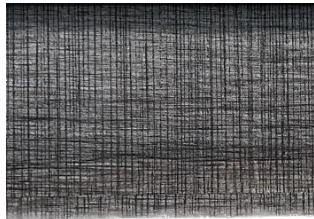

## 2-Door Compactum:

High:	1 850 mm
Length:	1 055 mm
Width:	450 mm

Rustic

Banstead

Graphite Silver

Malibu