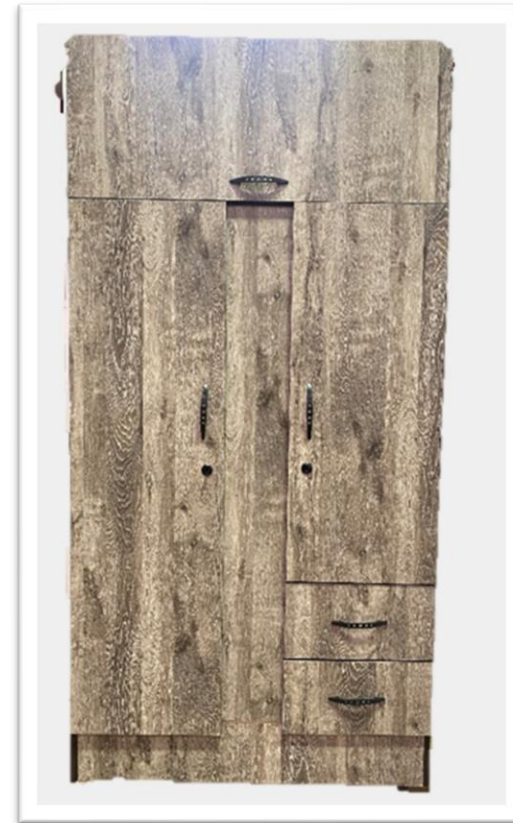

## 2-Door Compactum:

High:	1 850 mm
Length:	1 055 mm
Width:	450 mm

Rustic

Banstead

Graphite Silver

Malibu