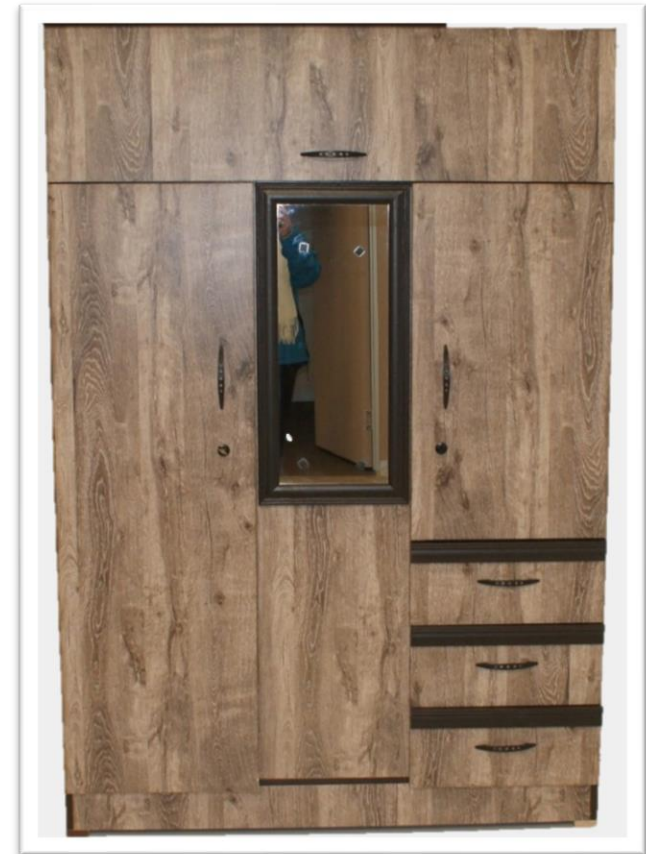

Malibu Tamo