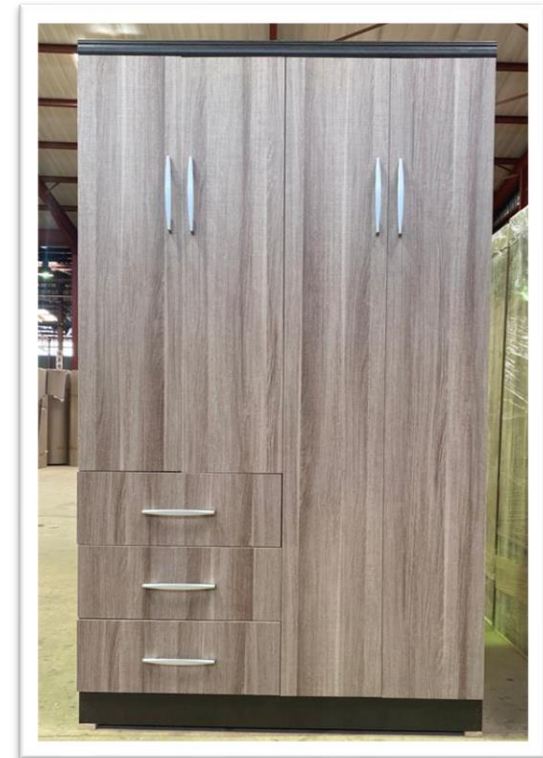

## 4-Door Rio

High:	2 015 mm
Length:	1 200 mm
Width:	470 mm

Rustic Tamo

Black Silver

Tamo

Banstead Tamo