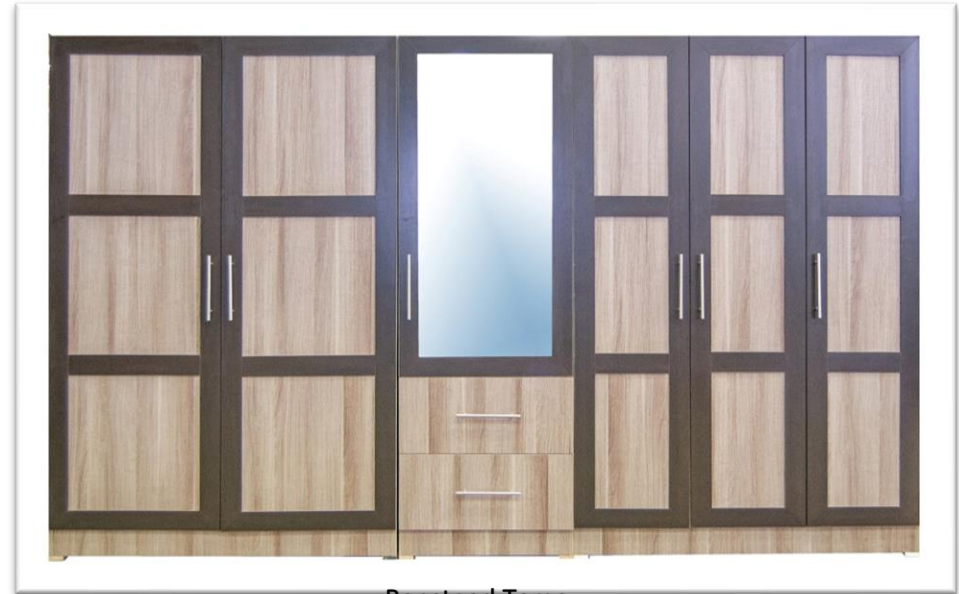

### 3-Piece Topaz Multi:

High:	1 820 mm
Length:	3 000 mm
Width:	470 mm

Malibu Tamo

Rustic Tamo

Tamo

Banstead Tamo

Paulo:

High:	1 820 mm
Length:	1 380 mm
Width:	460 mm