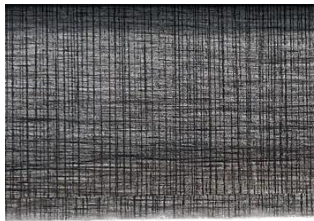

### 3-Door Aurora:

High:	2015 mm
Length:	1230 mm
Width:	470 mm

Tamo

Rustic Tamo

Black Silver

Banstead Tamo

### 3-Door Budget:

High:	1 820 mm
Length:	1 200 mm
Width:	450 mm

Rustic

Banstead

Malibu

Tamo

Denver